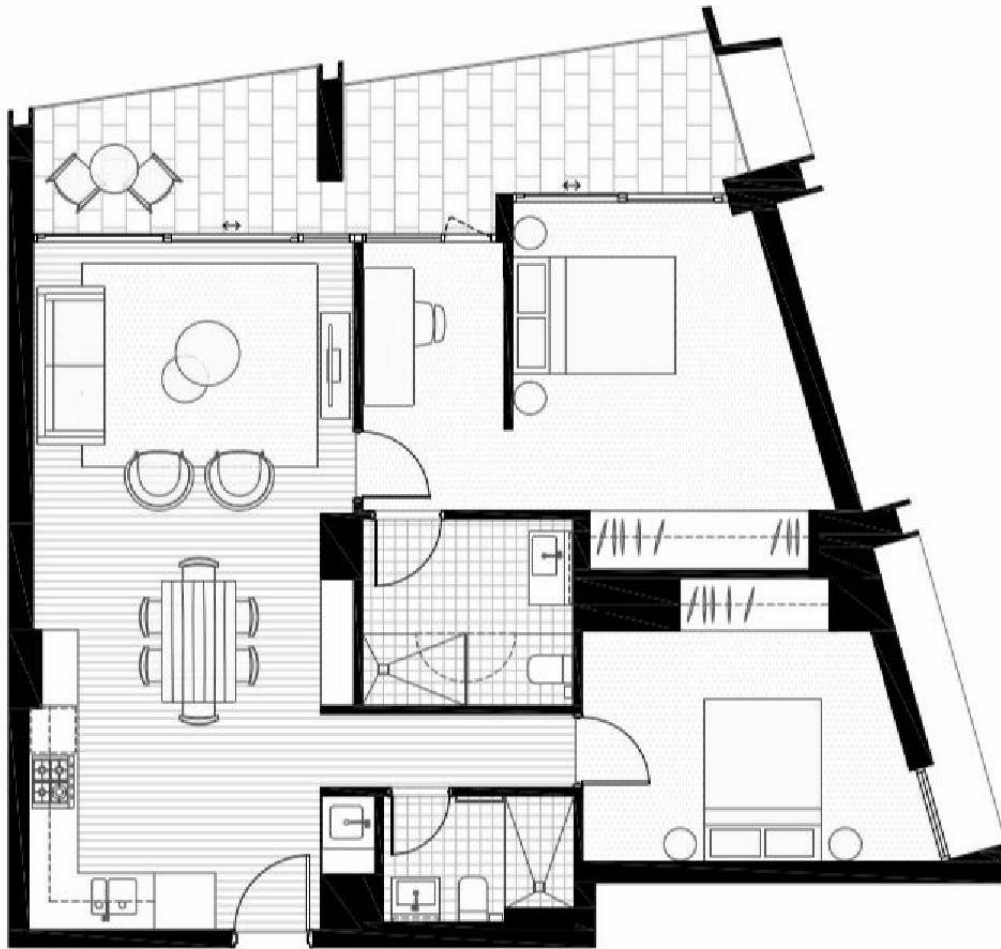

OMNIA

POTTS POINT SYDNEY
BY GREENLAND

TWO BEDROOM
TWO BATHROOM

Apartments
11.03, 12.03, 13.03

Internal	81-83m²
External	15-16m²
Total	96-99m²

Laing+Simmons
CBD